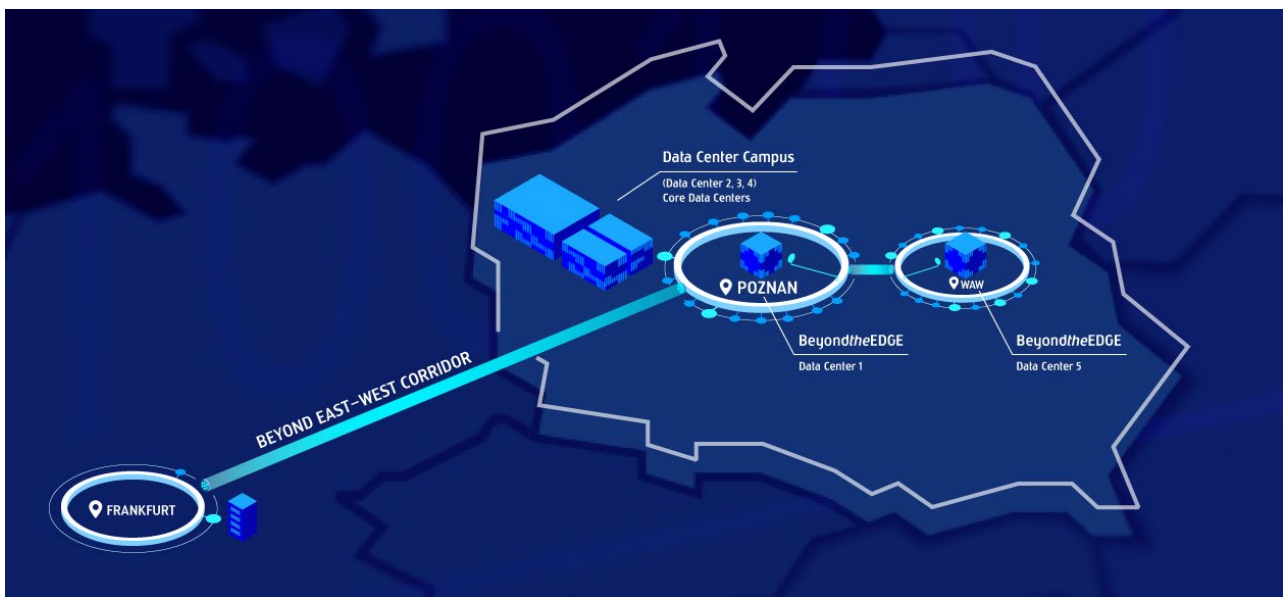

31. BERLIN | BCIX Berlin Internet Exchange	https://www.bcix.de/bcix/
32. PRAGUE | NIX.CZ Czechia Neutral Internet Exchange	https://www.nix.cz/en
33. PRAGUE | PEERING.CZ An Internet Exchange point connects 10 DCs across Czech Republic, Slovakia, Austria and Germany	https://www.peering.cz
34. VIENNA | VIX Vienna Internet Exchange	https://www.vix.at/
35. BUDAPEST | BIX Budapest Internet Exchange	https://bix.hu/
36. BRATISLAVA | SIX Slovak Internet Exchange (2022/2023)	https://www.six.sk/

**POP Poznan:
(Beyond.pl Fiber Optic RING Poznan)**

Link

**Old Brewery (Stary Browar)
BeyondtheEDGE Data Center 1**
Polwiejska 42 Street

<https://starybrowar5050.com/en/>
<https://www.beyond.pl/en/data-centers/beyondpl-data-center-1/>

Edge Data Center 1 located in the very center of Poznan in a contemporary shopping centre and an authentic centre of culture and education operating since 2005 with 100% uptime.

[Google Maps](#)

**Beyond.pl Poznan Data Center Campus
(DC2, DC3, DC4)**
A. Kreglewskiego 11 Street

<https://www.beyond.pl/en/data-centers/beyondpl-data-center-2/>

Main Office: ul. A. Kreglewskiego 11, 61-248 Poznan, Poland, VAT No.: 782-23-24-152, BDO: 000356158

KRS: 0000237620 District Court for Poznan - Nowe Miasto and Wilda, 8th Commercial Department of the National Court

Register Share Capital: 10 790 800,00 PLN