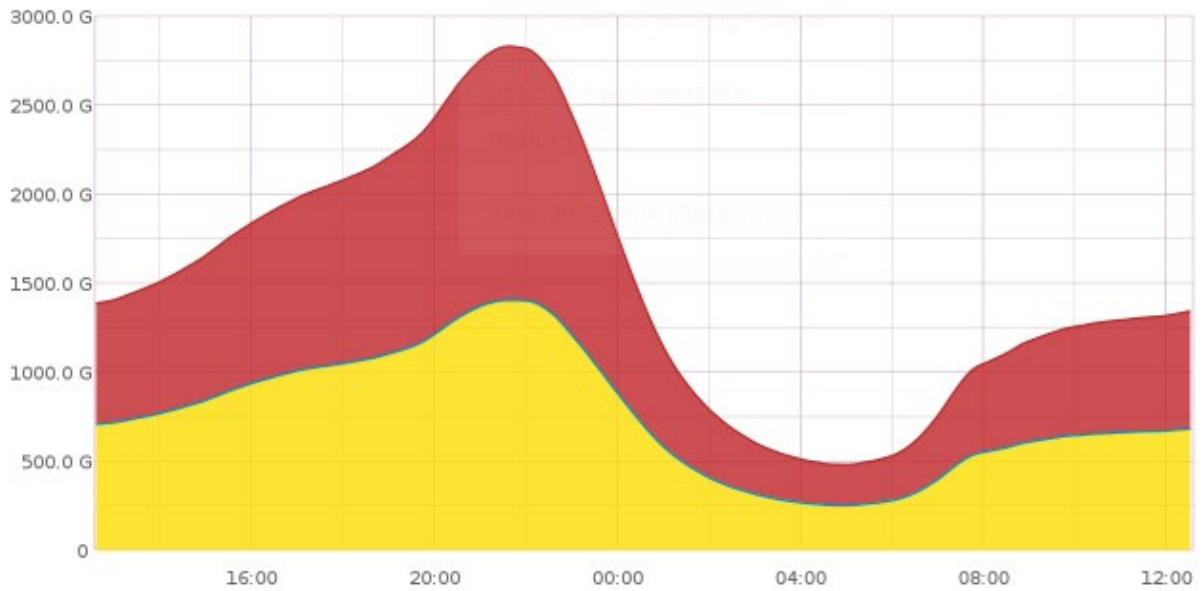

EPIX statistics – daily rate