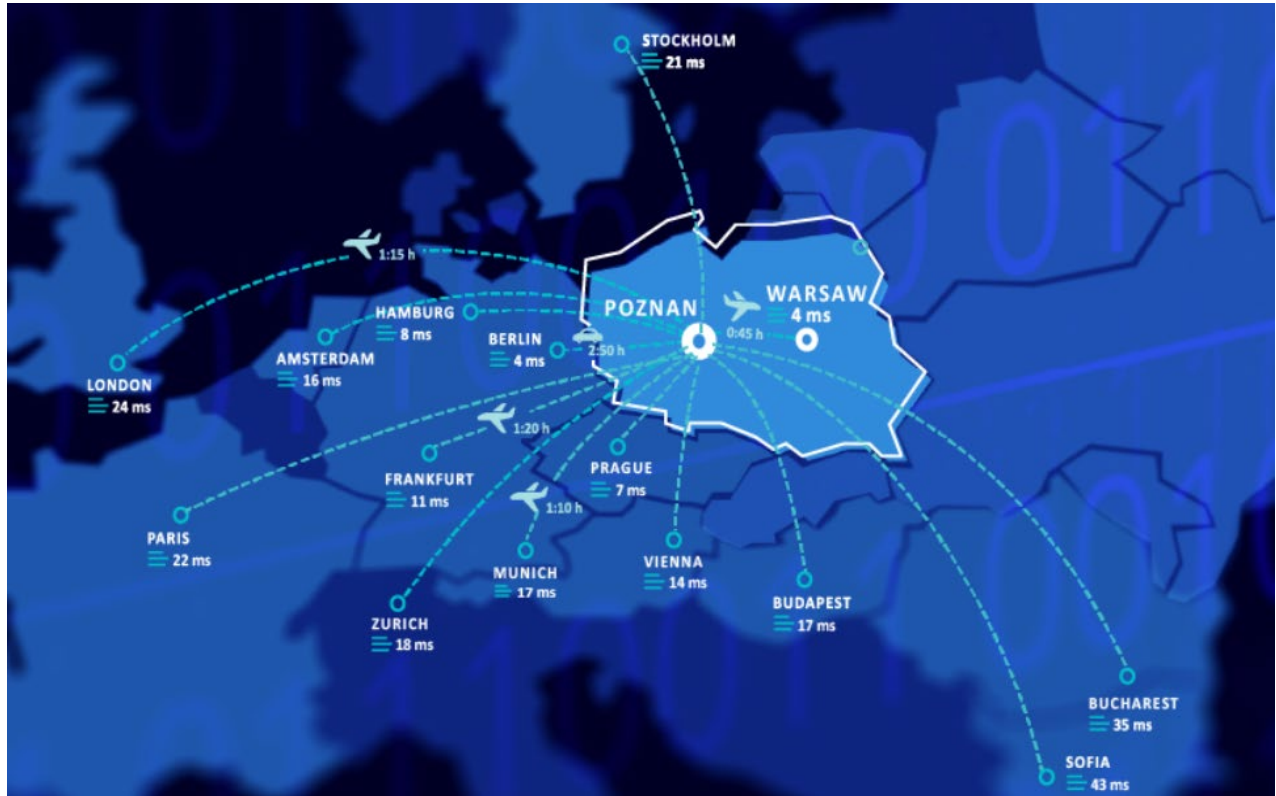

BEYOND.PL CAMPUS POZNAN – CONNECTIVITY LIST

SEPTEMBER 2022

Carriers available for cross connects

Tier 1 Carriers:

Link

1. Lumen (former CenturyLink)	https://www.lumen.com/
2. Cogent Communications, Inc.	https://www.cogentco.com
3. Arelion	https://www.arelion.com/
4. T-Mobile	https://www.t-mobile.pl/
5. Liberty Global (UPC)	https://www.libertyglobal.com/
6. GTT	https://www.gtt.net/
7. Orange	https://www.orange.pl/