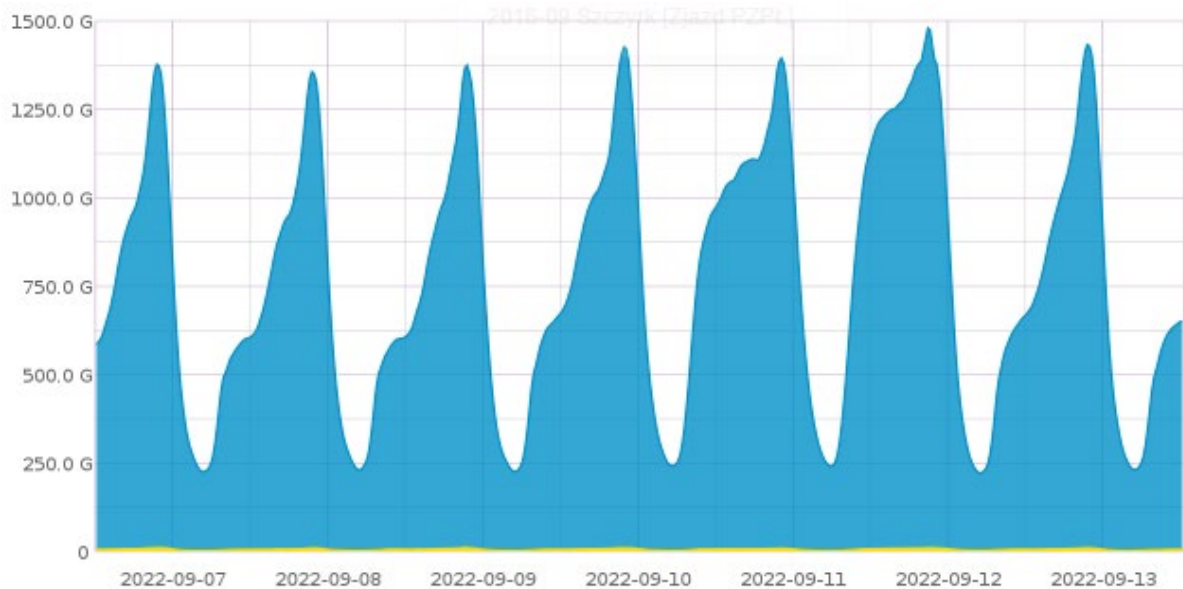

EPIX statistics – weekly rate

Main Office: ul. A. Kreglewskiego 11, 61-248 Poznan, Poland, VAT No.: 782-23-24-152, BDO: 000356158

KRS: 0000237620 District Court for Poznan - Nowe Miasto and Wilda, 8th Commercial Department of the National Court

Register Share Capital: 10 790 800,00 PLN