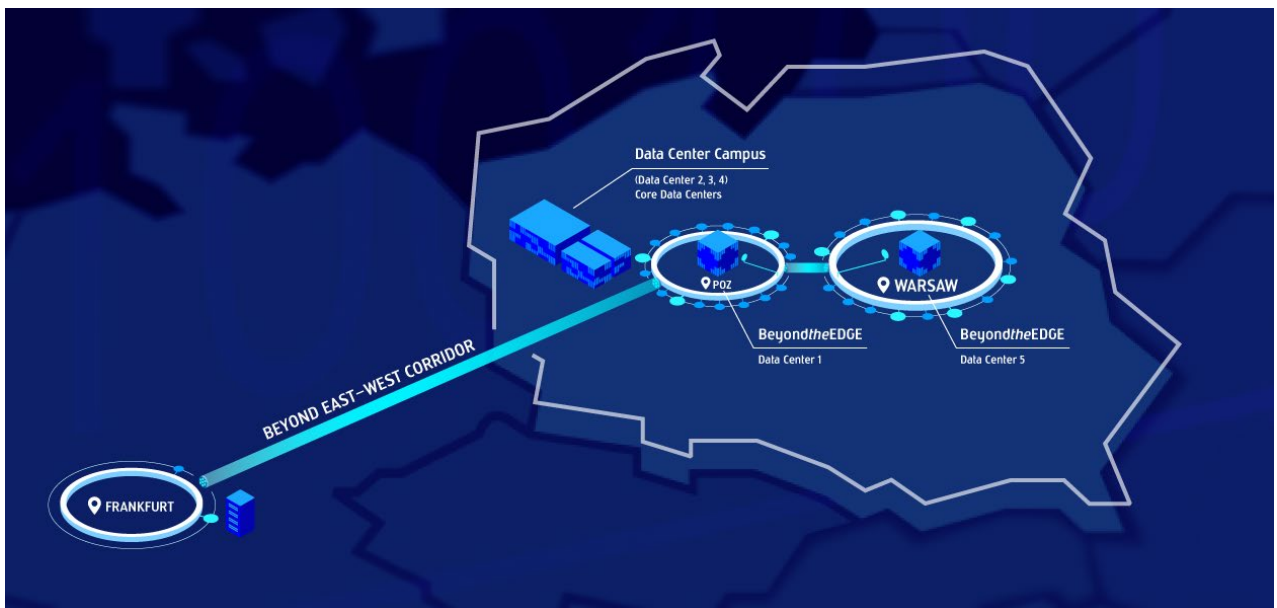

<i>A production facility of the multinational corporation in Poznan since 2008.</i>	Google Maps
Jan Nowak Jezioranski Roundabout	Google Maps
Staroleka Roundabout	Google Maps
Garbary Str./Dominikanska Str. Intersection	Google Maps
Starolecka Str./Forteczna Str. Intersection	Google Maps

**POP Warsaw:
(Beyond.pl Fiber Optic RING Warsaw)**

[Link](#)

**Ufficio Primo
BeyondtheEDGE Data Center 5**
Wspolna 42 Street

Ufficio Primo is located in the very centre of Warsaw, app 200 meters from the LIM Data Center (see below) and is one the most prestigious office space location in Warsaw. The building provides 6,000 square metres of functional and inspirational workspace and facilities for business and cultural events, combining the latest office and conference systems with elegant interiors and the very best quality. The Hyper Edge Data Center 5 is located in an underground nuclear

<https://ufficioprmo.pl/en/>

[Google Maps](#)

Main Office: ul. A. Kreglewskiego 11, 61-248 Poznan, Poland, VAT No.: 782-23-24-152, BDO: 000356158

KRS: 0000237620 District Court for Poznan - Nowe Miasto and Wilda, 8th Commercial Department of the National Court

Register Share Capital: 10 790 800,00 PLN