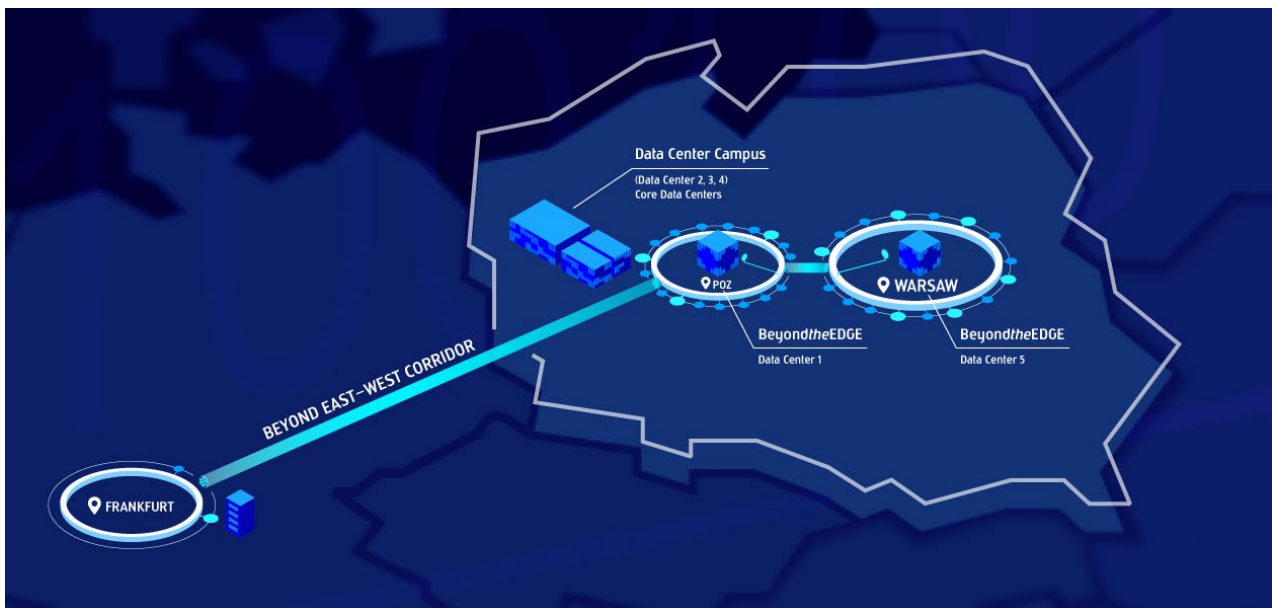

<https://www.tktelekom.pl/>

Poznan Main Railway Station

Dworcowa 2 Street

The main railway station for the city of Poznan. The station and the surrounding area are being completely rebuilt, and connected to the bus station and the international congress/convention centre. Currently it is an integrated transport hub and shopping centre.

<https://www.pkp.pl/en/stations>

[Google Maps](#)

Garbary Railway Station

One of Poznan's railway stations. Rebuild and opened in 2018.

[Google Maps](#)

Mars Poland

Obodrzycka 69 Street

<https://pol.mars.com/>

<i>A production facility of the multinational corporation in Poznan since 2008.</i>	Google Maps
Jan Nowak Jezioranski Roundabout	Google Maps
Staroleka Roundabout	Google Maps
Garbary Str./Dominikanska Str. Intersection	Google Maps
Starolecka Str./Forteczna Str. Intersection	Google Maps