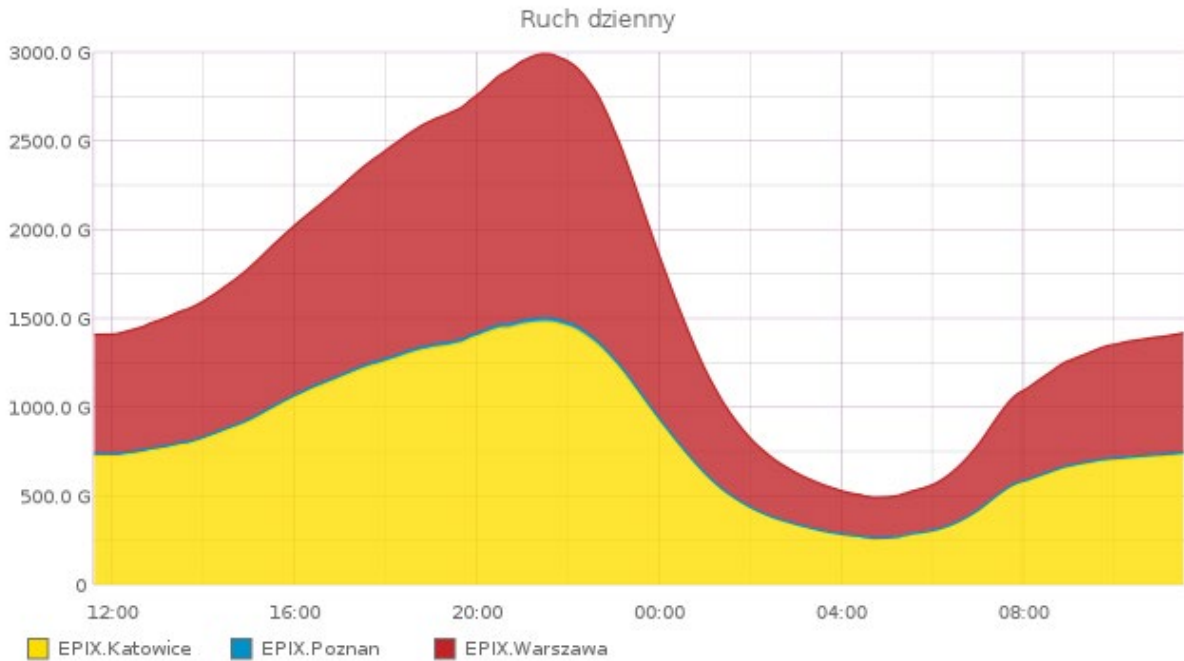

EPIX statistics – daily rate