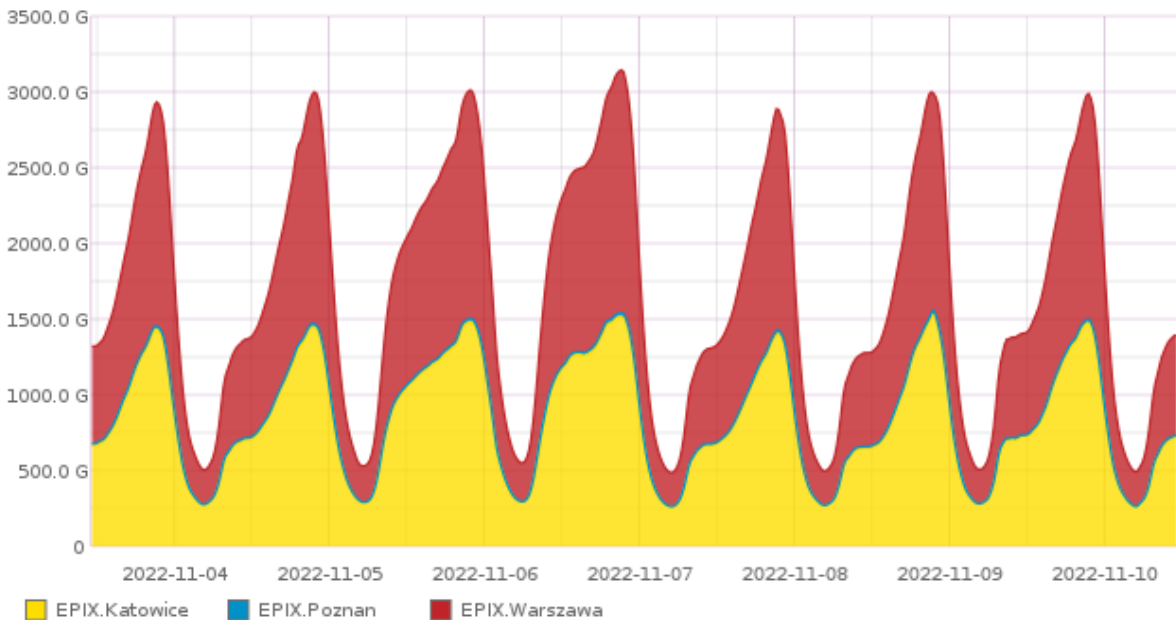

EPIX statistics – weekly rate

Main Office: ul. A. Kreglewskiego 11, 61-248 Poznan, Poland, VAT No.: 782-23-24-152, BDO: 000356158

KRS: 0000237620 District Court for Poznan - Nowe Miasto and Wilda, 8th Commercial Department of the National Court

Register Share Capital: 10 790 800,00 PLN