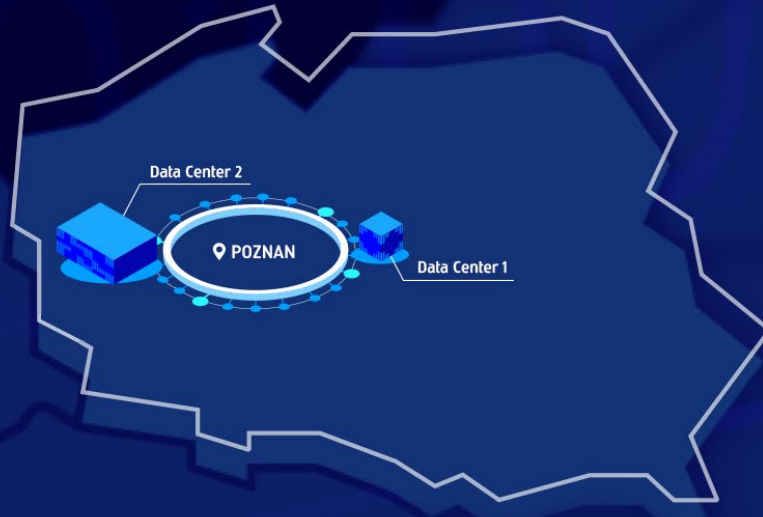

Internet Exchange Points ON SITE

IX in Beyond.pl	Link
FRANKFURT DE-CIX direct access via Beyond East-West Corridor	www.de-cix.net
POZNAŃ EPIX – national node largest Polish Internet Exchange Point	www.epix.net.pl
POZNAŃ POZ-IX Poznan Internet Exchange	www.pozix.pl/en

CEE Internet Exchange Points

CEE IX Points active via direct Layer 2 tunnels	Link
PRAGUE PEERING.CZ An Internet Exchange point connects 10 DCs across Czech Republic, Slovakia, Austria and Germany	www.peering.cz
PRAGUE NIX.CZ Czechia Neutral Internet Exchange	www.nix.cz/en
VIENNA VIX Vienna Internet Exchange	www.vix.at
WARSAW PLIX Equinix	www.ix.equinix.com
WARSAW TPIX Orange	www.tpix.pl

Megaport POP in Beyond.pl Data Center 2

www.megaport.com

Data Center Interconnect

930+ Enabled Data Centers worldwide

Cloud Connectivity

410+ Service Providers

Beyond East–West Corridor (FRA, POZ, WAW)

- POP FRA - 10/25/100 Gbit Ports Available
- POP POZ - 10/25/100 Gbit Ports Available
- POP WAW - 10/25/100 Gbit Ports Available