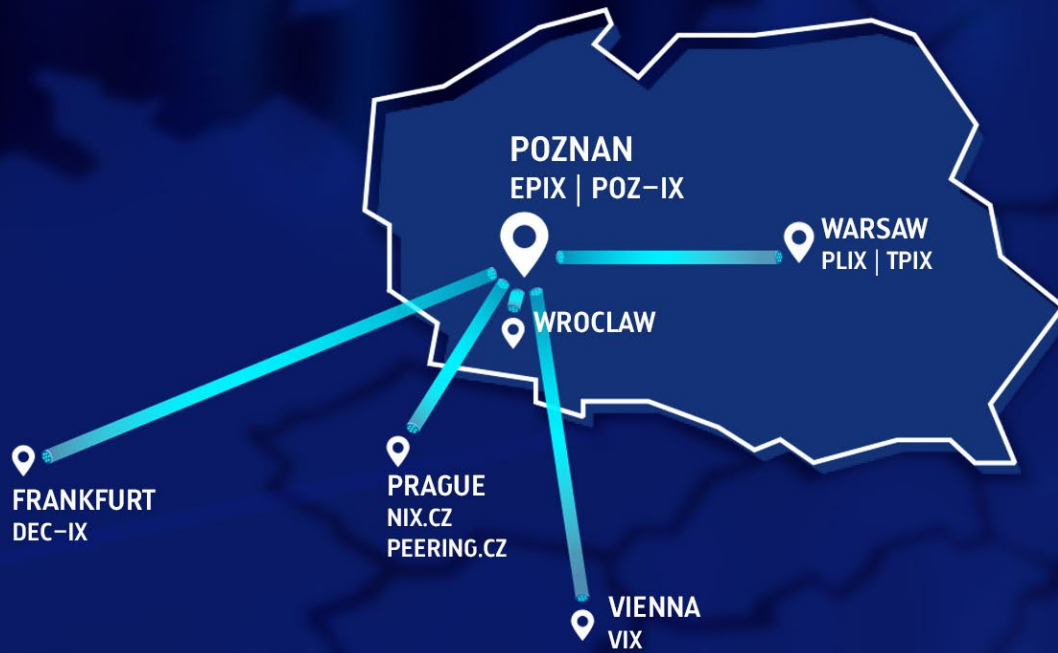

Regional Carriers	Link
East and West	www.eastwest.com.pl
Echostar	www.echostar.pl
HORYZONT TECHNOLOGIE INTERNETOWE	www.horyzont.net/en
INEA S.A.	www.inea.pl
Maverick	www.maverick.com.pl
NETRONIK	www.netronik.pl
VirtuaOperator	www.virtuaoperator.pl

Internet Exchange Points ON SITE

IX in Beyond.pl	Link
FRANKFURT DE-CIX direct access via Beyond East-West Corridor	www.de-cix.net
POZNAŃ EPIX – national node largest Polish Internet Exchange Point	www.epix.net.pl
POZNAŃ POZ-IX Poznan Internet Exchange	www.pozix.pl/en

CEE Internet Exchange Points

CEE IX Points active via direct Layer 2 tunnels	Link
PRAGUE PEERING.CZ An Internet Exchange point connects 10 DCs across Czech Republic, Slovakia, Austria and Germany	www.peering.cz
PRAGUE NIX.CZ Czechia Neutral Internet Exchange	www.nix.cz/en
VIENNA VIX Vienna Internet Exchange	www.vix.at
WARSAW PLIX Equinix	www.ix.equinix.com
WARSAW TPIX Orange	www.tpix.pl

Megaport POP in Beyond.pl Data Center 2

www.megaport.com

Data Center Interconnect

930+ Enabled Data Centers worldwide

Cloud Connectivity

410+ Service Providers

Beyond East–West Corridor (FRA, POZ, WAW)

- POP FRA - 10/25/100 Gbit Ports Available
- POP POZ - 10/25/100 Gbit Ports Available
- POP WAW - 10/25/100 Gbit Ports Available